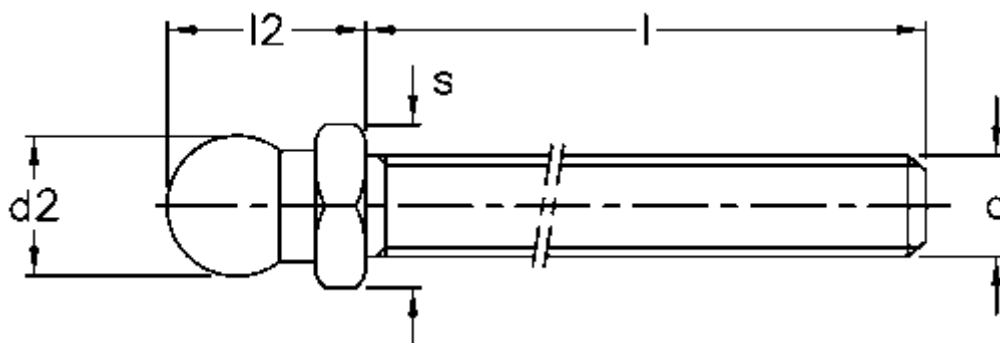

Article number: 2310302525

Description: E+G Threaded stem, Zinc-plated steel  
SM-14-M16x108

## Measures

$d = M16$

$d_2 = 13.9$

$l = 108$

$l_2 = 20$

$s = 16$